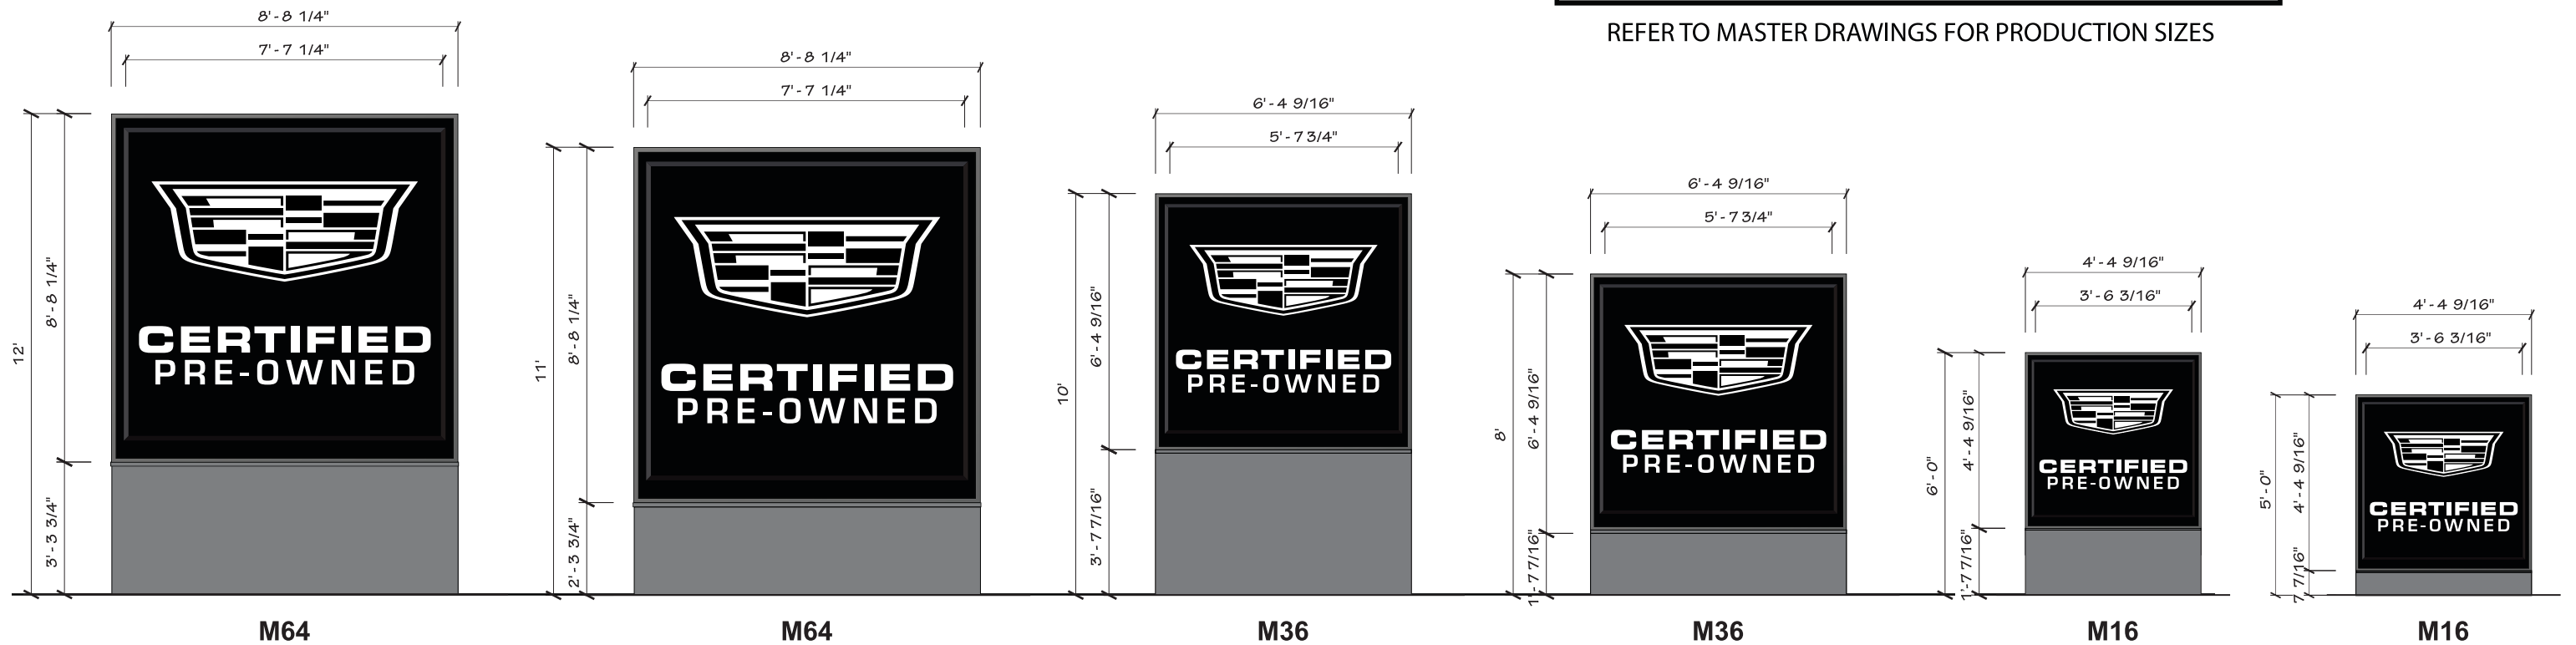

Certified Pre-Owned Buick Sign Family

RED INDICATES FLAT GRAPHICS

COPY SIZE BY SIGN			
Certified Pre-Owned Font - GM Gothic Bold			
Dealer Name Letter Font - GM Gothic Bold			
SIGN		CERTIFIED	PRE-OWNED
P245	3' - 6 3/8"	1' - 1 1/2"	1' - 1"
P137	3' - 3"	9 5/8"	9 1/8"
P92	2' - 6"	8"	7 1/2"
S64	2' - 6"	8"	7 1/2"
P38	1' - 9 3/16"	5 3/8"	5"
S36	1' - 9 3/16"	5 3/8"	5"
S16	1' - 1 1/2"	3 3/8"	3 1/8"

REFER TO MASTER DRAWINGS FOR PRODUCTION SIZES