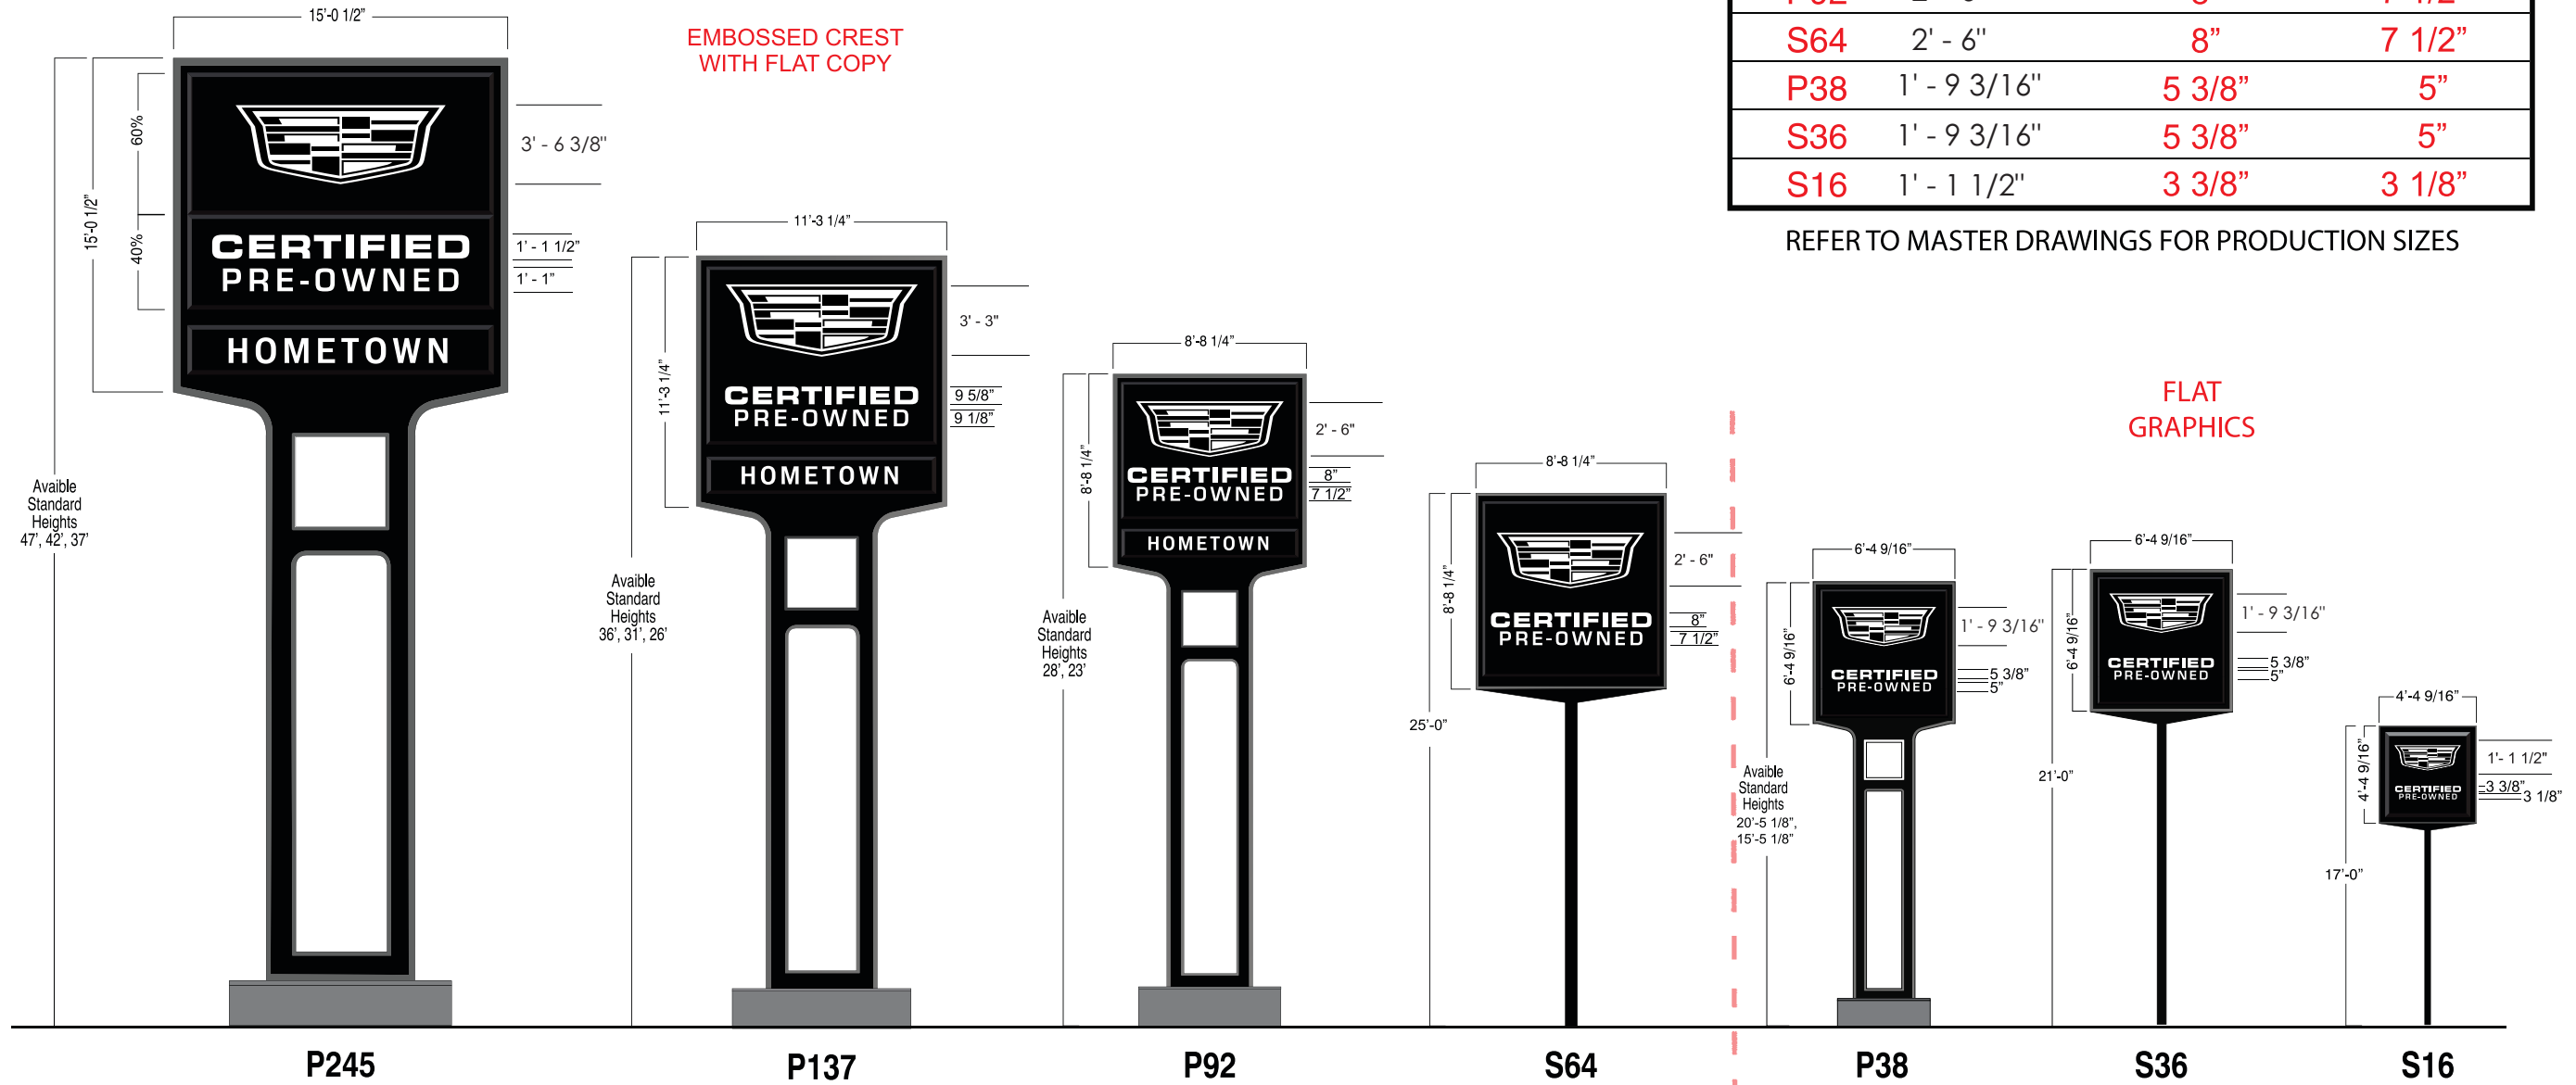

**Certified Pre-Owned Cadillac Sign Family**

RED INDICATES FLAT GRAPHICS

COPY SIZE BY SIGN			
Certified Pre-Owned Font - GM Gothic Bold			
Dealer Name Letter Font - GM Gothic Bold			
SIGN		CERTIFIED	PRE-OWNED
P245	3' - 6 3/8"	1' - 1 1/2"	1' - 1"
P137	3' - 3"	9 5/8"	9 1/8"
P92	2' - 6"	8"	7 1/2"
S64	2' - 6"	8"	7 1/2"
P38	1' - 9 3/16"	5 3/8"	5"
S36	1' - 9 3/16"	5 3/8"	5"
S16	1' - 1 1/2"	3 3/8"	3 1/8"

# Certified Pre-Owned Buick Sign Family

RED INDICATES FLAT GRAPHICS

COPY SIZE BY SIGN			
Certified Pre-Owned Font - GM Gothic Bold			
Dealer Name Letter Font - GM Gothic Bold			
SIGN		CERTIFIED	PRE-OWNED
P245	3' - 6 3/8"	1' - 1 1/2"	1' - 1"
P137	3' - 3"	9 5/8"	9 1/8"
P92	2' - 6"	8"	7 1/2"
S64	2' - 6"	8"	7 1/2"
P38	1' - 9 3/16"	5 3/8"	5"
S36	1' - 9 3/16"	5 3/8"	5"
S16	1' - 1 1/2"	3 3/8"	3 1/8"